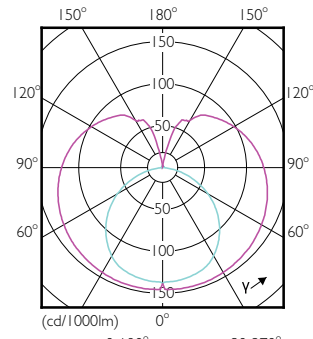

CorePro LEDtube EM/Mains T8

Order Code	Full Product Name	T-Case Maximum (Nom)	T-Storage (Max)
929002000472	CorePro LEDtube 600mm 9W 840 T8 C W G	65 °C	65 °C
929002000572	CorePro LEDtube 600mm 9W 865 T8 C W G	65 °C	65 °C
929002468108	CorePro Ledtube 1200mm 13.5W 840 T8 G13	60 °C	65 °C
929002468208	CorePro Ledtube 1200mm 13.5W 865 T8 G13	60 °C	65 °C
929002998802	CorePro LEDtube 1800mm 21W 840 T8	60 °C	65 °C