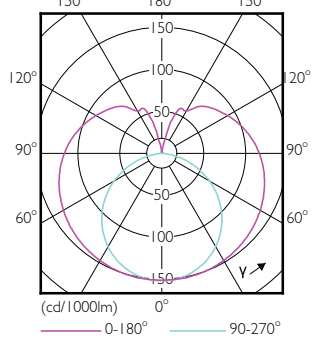

CorePro LEDtube EM/Mains T8

Order Code	Full Product Name	T-Case Maximum (Nom)	T-Storage (Max)
929002000472	CorePro LEDtube 600mm 9W 840 T8 C W G	65 °C	65 °C
929002000572	CorePro LEDtube 600mm 9W 865 T8 C W G	65 °C	65 °C
929002468108	CorePro Ledtube 1200mm 13.5W 840 T8 G13	60 °C	65 °C
929002468208	CorePro Ledtube 1200mm 13.5W 865 T8 G13	60 °C	65 °C
929002998802	CorePro LEDtube 1800mm 21W 840 T8	60 °C	65 °C