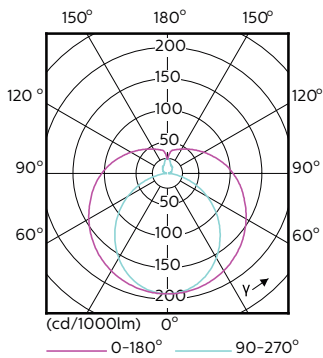

CorePro LEDtube EM/Mains T8

Order Code	Full Product Name	T-Case Maximum (Nom)	T-Storage (Max)
929002000472	CorePro LEDtube 600mm 9W 840 T8 C W G	65 °C	65 °C
929002000572	CorePro LEDtube 600mm 9W 865 T8 C W G	65 °C	65 °C
929002468108	CorePro Ledtube 1200mm 13.5W 840 T8 G13	60 °C	65 °C
929002468208	CorePro Ledtube 1200mm 13.5W 865 T8 G13	60 °C	65 °C
929002998802	CorePro LEDtube 1800mm 21W 840 T8	60 °C	65 °C