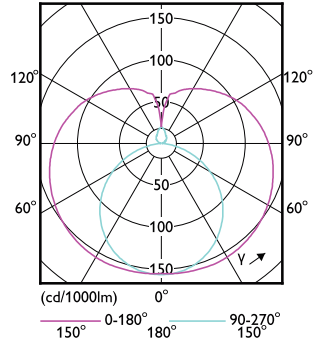

CorePro LEDtube EM/Mains T8

Order Code	Full Product Name	T-Case Maximum (Nom)	T-Storage (Max)
929002000472	CorePro LEDtube 600mm 9W 840 T8 C W G	65 °C	65 °C
929002000572	CorePro LEDtube 600mm 9W 865 T8 C W G	65 °C	65 °C
929002468108	CorePro Ledtube 1200mm 13.5W 840 T8 G13	60 °C	65 °C
929002468208	CorePro Ledtube 1200mm 13.5W 865 T8 G13	60 °C	65 °C
929002998802	CorePro LEDtube 1800mm 21W 840 T8	60 °C	65 °C