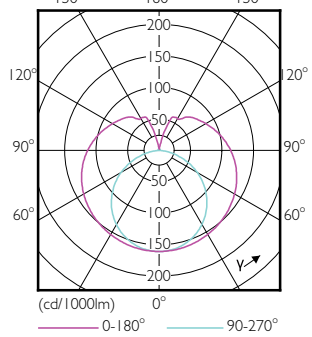

CorePro LEDtube EM/Mains T8

Order Code	Full Product Name	T-Case Maximum (Nom)	T-Storage (Max)
929002000472	CorePro LEDtube 600mm 9W 840 T8 C W G	65 °C	65 °C
929002000572	CorePro LEDtube 600mm 9W 865 T8 C W G	65 °C	65 °C
929002468108	CorePro Ledtube 1200mm 13.5W 840 T8 G13	60 °C	65 °C
929002468208	CorePro Ledtube 1200mm 13.5W 865 T8 G13	60 °C	65 °C
929002998802	CorePro LEDtube 1800mm 21W 840 T8	60 °C	65 °C