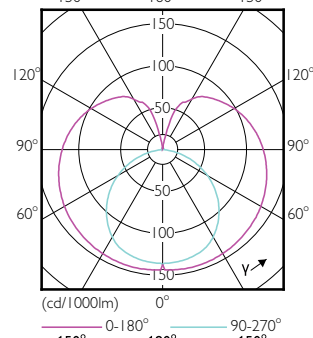

CorePro LEDtube EM/Mains T8

Order Code	Full Product Name	T-Case Maximum (Nom)	T-Storage (Max)
929002000472	CorePro LEDtube 600mm 9W 840 T8 C W G	65 °C	65 °C
929002000572	CorePro LEDtube 600mm 9W 865 T8 C W G	65 °C	65 °C
929002468108	CorePro Ledtube 1200mm 13.5W 840 T8 G13	60 °C	65 °C
929002468208	CorePro Ledtube 1200mm 13.5W 865 T8 G13	60 °C	65 °C
929002998802	CorePro LEDtube 1800mm 21W 840 T8	60 °C	65 °C