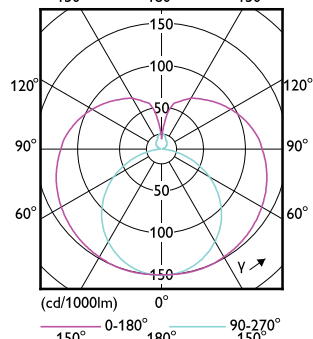

CorePro LEDtube EM/Mains T8

Order Code	Full Product Name	T-Case Maximum (Nom)	T-Storage (Max)
929002000472	CorePro LEDtube 600mm 9W 840 T8 C W G	65 °C	65 °C
929002000572	CorePro LEDtube 600mm 9W 865 T8 C W G	65 °C	65 °C
929002468108	CorePro Ledtube 1200mm 13.5W 840 T8 G13	60 °C	65 °C
929002468208	CorePro Ledtube 1200mm 13.5W 865 T8 G13	60 °C	65 °C
929002998802	CorePro LEDtube 1800mm 21W 840 T8	60 °C	65 °C