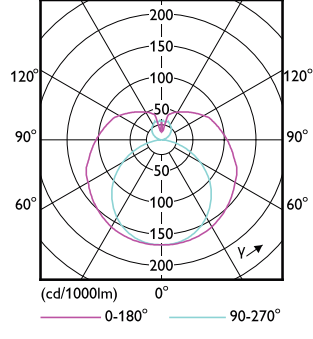

CorePro LEDtube EM/Mains T8

Order Code	Full Product Name	T-Case Maximum (Nom)	T-Storage (Max)
929002000472	CorePro LEDtube 600mm 9W 840 T8 C W G	65 °C	65 °C
929002000572	CorePro LEDtube 600mm 9W 865 T8 C W G	65 °C	65 °C
929002468108	CorePro Ledtube 1200mm 13.5W 840 T8 G13	60 °C	65 °C
929002468208	CorePro Ledtube 1200mm 13.5W 865 T8 G13	60 °C	65 °C
929002998802	CorePro LEDtube 1800mm 21W 840 T8	60 °C	65 °C