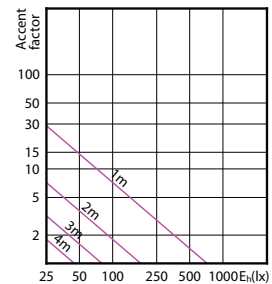

CorePro LEDspotMV 50W GU10 830 36D CLA