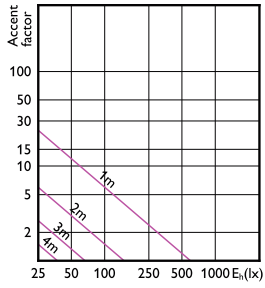

CorePro LEDspot MV

Accent Diagrams

LEDspots Corepro SLR 4W PAR16 GU10 830
36D-LA2