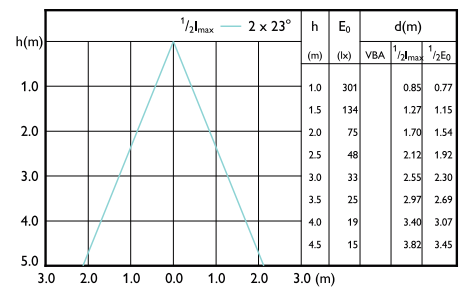

LEDspots Corepro SLR 3W PAR16 GU10 830
36D-LBP