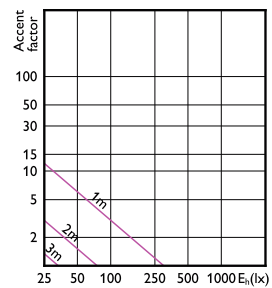

LEDspots Corepro SLR 3W PAR16 GU10 830
36D-LA2