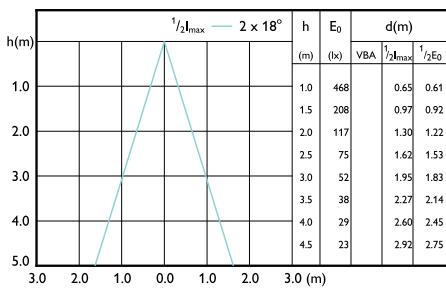

CorePro LEDspotMV 25W GU10 830 36D

LED Lamps, CorePro LEDspotMV 3.5-35W GU10
PAR16 827 255lm 36D

CorePro LEDspotMV 35W GU10 830 36D CLA

CorePro LEDspotMV 50W GU10 830 36D CLA

LEDspots Corepro SLR 3W PAR16 GU10 840
36D-LBP