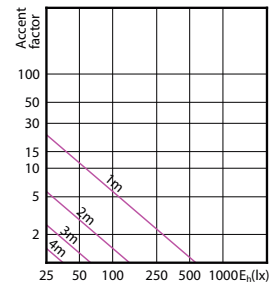

CorePro LEDspot MV

CorePro LEDspot MV

Accent Diagrams

LED Lamps, CorePro LEDspotMV 4.6-50W GU10
PAR16 827 355lm 36D

LEDspotMV 3.1-25W GU10 827 36D ND

CorePro LEDspotMV 25W GU10 830 36D

LED Lamps, CorePro LEDspotMV 3.5-35W GU10
PAR16 827 255lm 36D