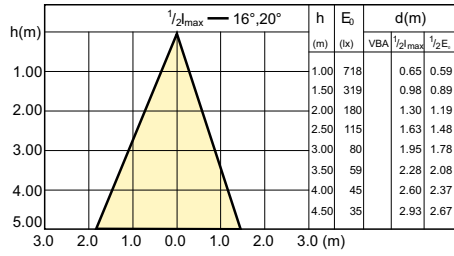

CorePro LEDspot MV

Beam Diagrams

LED Lamps, CorePro LEDspotMV 4.6-50W GU10
PAR16 827 355lm 36D