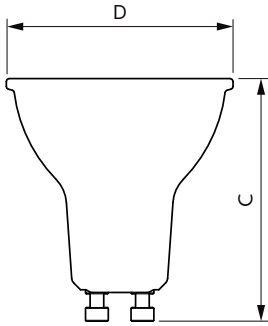

CorePro LEDspot MV

Dimensional drawing

Product	D	C
Corepro LEDspot 670lm GU10 830 60D	50 mm	54 mm
Corepro LEDspot 730lm GU10 865 60D	50 mm	54 mm
Corepro LEDspot 730lm GU10 840 60D	50 mm	54 mm

Operating and Electrical

Input Frequency	50 to 60 Hz
Voltage (Nom)	220-240 V
Starting Time (Nom)	0.5 s

General Information

Cap-Base	GU10
Switching Cycle	50000X

Light Technical

Color Rendering Index (Nom)	80
LLmf At End Of Nominal Lifetime (Nom)	70 %

Mechanical and Housing

Bulb Shape	PAR16

Approval and Application

Order Code	Full Product Name	Energy Consumption kWh/1000 h
929001215232	Corepro LEDspot 4.6-50W GU10 827 36D	5 kWh
929001215252	CorePro LEDspot 4.6-50W GU10 827 36D 5CT	5 kWh
929001215268	Corepro LEDspot 4.6-50W GU10 827 36D UK	5 kWh
929001217532	Corepro LEDspot 2.7-25W GU10 827 36D	3 kWh
929001217862	Corepro LEDspot 3.5-35W GU10 827 36D	4 kWh
929001217897	Corepro LEDspot 3.5-35W GU10 827 36D UK	4 kWh
929001217602	Corepro LEDspot 2.7-25W GU10 830 36D	3 kWh
929001217702	Corepro LEDspot 2.7-25W GU10 840 36D	3 kWh
929001217902	Corepro LEDspot 3.5-35W GU10 830 36D	4 kWh
929001217999	Corepro LEDspot 3.5-35W GU10 830 36D UK	4 kWh
929001218002	Corepro LEDspot 3.5-35W GU10 840 36D	4 kWh
929001218099	Corepro LEDspot 3.5-35W GU10 840 36D UK	4 kWh
929001218102	Corepro LEDspot 4.6-50W GU10 830 36D	5 kWh
929001218199	Corepro LEDspot 4.6-50W GU10 830 36D UK	5 kWh
929001218202	Corepro LEDspot 4.6-50W GU10 840 36D	5 kWh
929001218299	Corepro LEDspot 4.6-50W GU10 840 36D UK	5 kWh
929001218302	Corepro LEDspot 4.6-50W GU10 865 36D	5 kWh
929001218399	Corepro LEDspot 4.6-50W GU10 865 36D UK	5 kWh
929002065602	CorePro LEDspot 3-35W GU10 840 36D DIM	3 kWh
929002068202	CorePro LEDspot 3-35W GU10 830 36D DIM	3 kWh
929002068299	CoreProLEDspot 3-35W GU10 830 36D DIM UK	3 kWh
929002495802	CorePro LEDspot 3-35W GU10 827 36D DIM	3 kWh
929002495902	CorePro LEDspot 4-50W GU10 827 36D DIM	4 kWh
929002495999	CoreProLEDspot 4-50W GU10 827 36D DIM UK	4 kWh
929002065802	CorePro LEDspot 4-50W GU10 840 36D DIM	4 kWh
929002065899	CoreProLEDspot 4-50W GU10 840 36D DIM UK	4 kWh
929002068302	CorePro LEDspot 4-50W GU10 830 36D DIM	4 kWh
929002068399	CoreProLEDspot 4-50W GU10 830 36D DIM UK	4 kWh
929002981002	CorePro LEDspot 4.9-65W GU10 830 36D ND	5 kWh
929002981102	CorePro LEDspot 4.9-65W GU10 840 36D ND	5 kWh
929002466702	Corepro LEDspot 670lm GU10 830 60D	7 kWh
929002466802	Corepro LEDspot 730lm GU10 840 60D	7 kWh
929002466902	Corepro LEDspot 730lm GU10 865 60D	7 kWh
929002981202	Corepro LEDspot 550lm GU10 830 120D	5 kWh
929002981302	Corepro LEDspot 550lm GU10 840 120D	5 kWh
929002981402	Corepro LEDspot 550lm GU10 865 120D	5 kWh