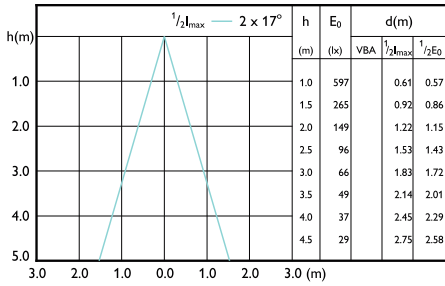

Beam Diagrams

LEDspots Corepro SLR 4W PAR16 GU10 830 36D-LBP