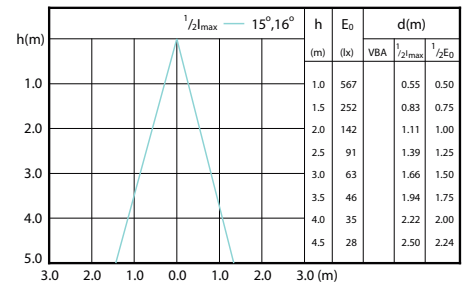

CorePro LEDspotMV 35W GU10 830 36D CLA