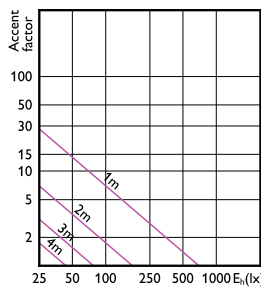

LEDspots Corepro SLR 4W PAR16 GU10 840
36D-LA2