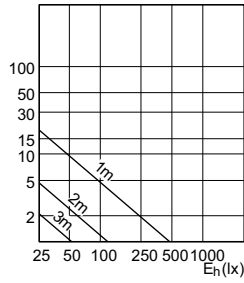

CorePro LEDspot MV

CorePro LEDspot MV

Accent Diagrams

LED Lamps, CorePro LEDspotMV 4.6-50W GU10
PAR16 827 355lm 36D

LEDspotMV 3.1-25W GU10 827 36D ND

CorePro LEDspotMV 25W GU10 830 36D

LED Lamps, CorePro LEDspotMV 3.5-35W GU10
PAR16 827 255lm 36D