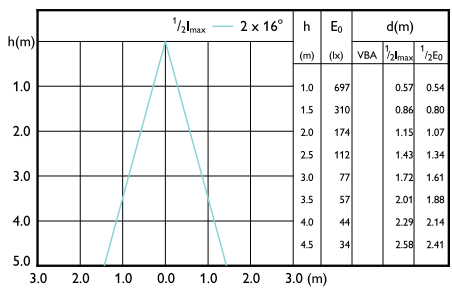

CorePro LEDspotMV 25W GU10 830 36D

LED Lamps, CorePro LEDspotMV 3.5-35W GU10
PAR16 827 255lm 36D

CorePro LEDspotMV 35W GU10 830 36D CLA

CorePro LEDspotMV 50W GU10 830 36D CLA

LEDspots Corepro SLR 3W PAR16 GU10 840
36D-LBP