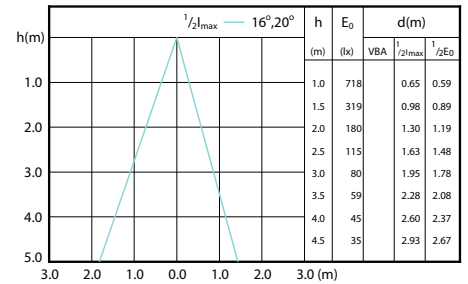

CorePro LEDspotMV 50W GU10 830 36D CLA