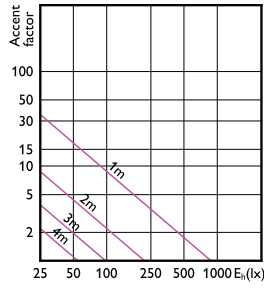

LEDspots MV 6,7W PAR16 GU10 830 60D