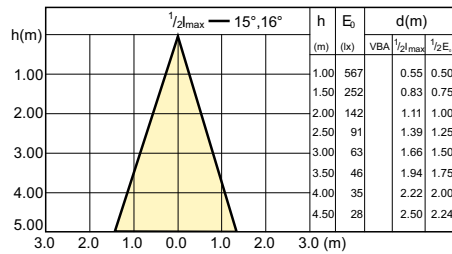

LEDspotMV 3.1-25W GU10 827 36D ND

LED Lamps, CorePro LEDspotMV 3.5-35W GU10
PAR16 827 255lm 36D