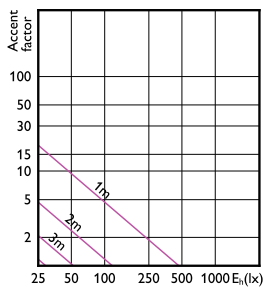

LEDspots Corepro SLR 3W PAR16 GU10 840
36D-LA2