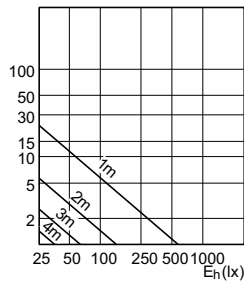

CorePro LEDspot MV

CorePro LEDspot MV

Accent Diagrams

LED Lamps, CorePro LEDspotMV 4.6-50W GU10
PAR16 827 355lm 36D

LEDspotMV 3.1-25W GU10 827 36D ND

CorePro LEDspotMV 25W GU10 830 36D

LED Lamps, CorePro LEDspotMV 3.5-35W GU10
PAR16 827 255lm 36D