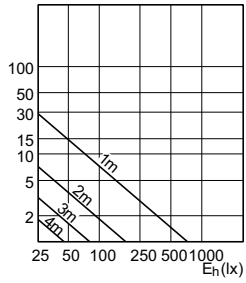

CorePro LEDspot MV

Accent Diagrams

LED Lamps, CorePro LEDspotMV 4.6-50W GU10
PAR16 827 355lm 36D