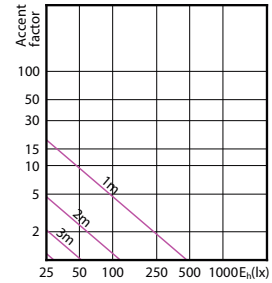

CorePro LEDspot MV

CorePro LEDspot MV

Accent Diagrams

LED Lamps, CorePro LEDspotMV 4.6-50W GU10
PAR16 827 355lm 36D

LEDspotMV 3.1-25W GU10 827 36D ND

CorePro LEDspotMV 25W GU10 830 36D

LED Lamps, CorePro LEDspotMV 3.5-35W GU10
PAR16 827 255lm 36D