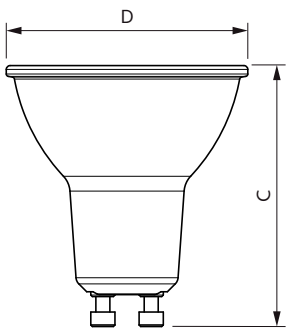

Product
Corepro LEDspot 550lm GU10 840 120D
Corepro LEDspot 550lm GU10 865 120D
Corepro LEDspot 550lm GU10 830 120D
CorePro LEDspot 4.9-65W GU10 830 36D ND
CorePro LEDspot 4.9-65W GU10 840 36D ND