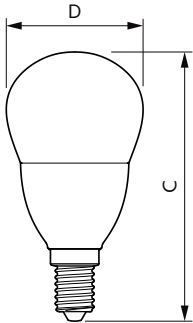

CorePro Plastic LEDcandles & lusters

Dimensional drawing

Product	D	C
CorePro lustre ND 7-60W E14 840 P48 FR	48 mm	95 mm
CorePro lustre ND 7-60W E14 827 P48 FR	48 mm	93 mm
CorePro lustre ND 7-60W E14 865 P48 FR	35 mm	106 mm

Controls and Dimming

Dimmable	No

Operating and Electrical

Input Frequency	50 to 60 Hz
Voltage (Nom)	220-240 V
Starting Time (Nom)	0.5 s

General Information

Nominal Lifetime (Nom)	15000 h
Switching Cycle	50000X

Light Technical

Color Rendering Index (Nom)	80
Llmf At End Of Nominal Lifetime (Nom)	70 %

Mechanical and Housing

Bulb Finish	Frosted

Approval and Application

Order Code	Full Product Name	Energy Consumption kWh/1000 h
929002966802	CorePro LEDcandle ND 2.8-25W E14 827 B35 FR	3 kWh
929002968402	CorePro LEDcandle ND 5-40W E14 827 B35 FR	5 kWh
929002966902	CorePro lustre ND 2.8-25W E27 827 P45 FR	3 kWh
929002967102	CorePro lustre ND 2.8-25W E14 827 P45 FR	3 kWh
929002967702	CorePro lustre ND 2.8-25W E14 840 P45 FR	3 kWh
929002969602	CorePro lustre ND 5-40W E14 827 P45 FR	5 kWh
929002970002	CorePro lustre ND 5-40W E14 840 P45 FR	5 kWh
929002970402	CorePro lustre ND 5-40W E14 865 P45 FR	5 kWh
929002967402	CorePro LEDcandle ND 2.8-25W E14 840 B35 FR	3 kWh
929002968802	CorePro LEDcandle ND 5-40W E14 840 B35 FR	5 kWh
929002969202	CorePro LEDcandle ND 5-40W E14 865 B35 FR	5 kWh
929002969402	CorePro Lustre ND 5-40W E27 827 P45 FR	5 kWh
929002972502	CorePro LEDcandle ND 7-60W E14 827 B38 FR	7 kWh
929002972702	CorePro LEDcandle ND 7-60W E14 840 B38 FR	7 kWh
929002972902	CorePro LEDcandle ND 7-60W E14 865 B38 FR	7 kWh
929002973002	CorePro lustre ND 7-60W E27 827 P48 FR	7 kWh
929002973202	CorePro lustre ND 7-60W E27 840 P48 FR	7 kWh
929002973102	CorePro lustre ND 7-60W E14 827 P48 FR	7 kWh
929002973302	CorePro lustre ND 7-60W E14 840 P48 FR	7 kWh
929002973502	CorePro lustre ND 7-60W E14 865 P48 FR	7 kWh

Operating and Electrical

Order Code	Full Product Name	Wattage Equivalent	Power (Rated) (Nom)
929002966802	CorePro LEDcandle ND 2.8-25W E14 827 B35 FR	25 W	2.8 W
929002968402	CorePro LEDcandle ND 5-40W E14 827 B35 FR	40 W	5 W
929002966902	CorePro lustre ND 2.8-25W E27 827 P45 FR	25 W	2.8 W
929002967102	CorePro lustre ND 2.8-25W E14 827 P45 FR	25 W	2.8 W
929002967702	CorePro lustre ND 2.8-25W E14 840 P45 FR	25 W	2.8 W

Order Code	Full Product Name	Wattage Equivalent	Power (Rated) (Nom)
929002969602	CorePro lustre ND 5-40W E14 827 P45 FR	40 W	5 W
929002970002	CorePro lustre ND 5-40W E14 840 P45 FR	40 W	5 W
929002970402	CorePro lustre ND 5-40W E14 865 P45 FR	40 W	5 W
929002967402	CorePro LEDcandle ND 2.8-25W E14 840 B35 FR	25 W	2.8 W
929002968802	CorePro LEDcandle ND 5-40W E14 840 B35 FR	40 W	5 W