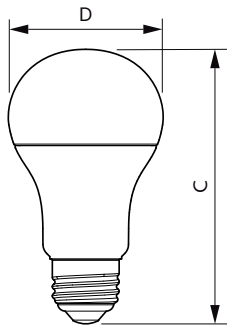

CorePro Plastic LEDbulbs

Dimensional drawing

D

Product	D	C
CoreProLEDbulb ND 5.5-40W A60 B22 827 UK	60 mm	110 mm
CorePro LEDbulb ND 8-60W A60 B22 827 UK	60 mm	110 mm
CorePro LEDbulb ND 5.5-40W A60 B22 827	60 mm	110 mm
CorePro LEDbulb ND 8-60W A60 B22 827	60 mm	110 mm

Product	D	C
CoreProLEDbulb ND 7.5-60W A60 B22 930 UK	60 mm	110 mm
CorePro LEDbulb ND 5-40W A60 B22 930	60 mm	110 mm
CorePro LEDbulb ND 7.5-60W A60 B22 930	60 mm	110 mm

Product	D	C
CoreProLEDbulb ND 13-100W A60 E27 930 UK	60 mm	110 mm
CorePro LEDbulb ND 12.5-100W A60 E27 940	60 mm	110 mm
CorePro LEDbulb ND 13-100W A60 E27 930	60 mm	110 mm
CorePro LEDbulb ND 10-75W A60 E27 940	60 mm	110 mm
CorePro LEDbulb ND 10.5-75W A60 E27 930	60 mm	110 mm

Product	D	C
CorePro LEDbulb ND 5-40W A60 E27 940	60 mm	110 mm
CorePro LEDbulb ND 7.5-60W A60 E27 940	60 mm	110 mm
CorePro LEDbulb ND 5-40W A60 E27 930	60 mm	110 mm
CorePro LEDbulb ND 7.5-60W A60 E27 930	60 mm	110 mm