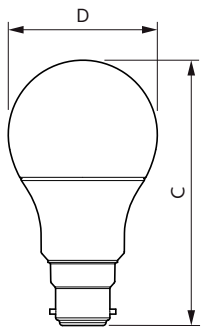

CorePro Plastic LEDbulbs

Dimensional drawing

D

Product	D	C
CoreProLEDbulb ND 5.5-40W A60 B22 827 UK	60 mm	110 mm
CorePro LEDbulb ND 8-60W A60 B22 827 UK	60 mm	110 mm
CorePro LEDbulb ND 5.5-40W A60 B22 827	60 mm	110 mm
CorePro LEDbulb ND 8-60W A60 B22 827	60 mm	110 mm

Product	D	C
CoreProLEDbulb ND 7.5-60W A60 B22 930 UK	60 mm	110 mm
CorePro LEDbulb ND 5-40W A60 B22 930	60 mm	110 mm
CorePro LEDbulb ND 7.5-60W A60 B22 930	60 mm	110 mm

Product	D	C
CoreProLEDbulb ND 13-100W A60 E27 930 UK	60 mm	110 mm
CorePro LEDbulb ND 12.5-100W A60 E27 940	60 mm	110 mm
CorePro LEDbulb ND 13-100W A60 E27 930	60 mm	110 mm
CorePro LEDbulb ND 10-75W A60 E27 940	60 mm	110 mm
CorePro LEDbulb ND 10.5-75W A60 E27 930	60 mm	110 mm

Product	D	C
CorePro LEDbulb ND 5-40W A60 E27 940	60 mm	110 mm
CorePro LEDbulb ND 7.5-60W A60 E27 940	60 mm	110 mm
CorePro LEDbulb ND 5-40W A60 E27 930	60 mm	110 mm
CorePro LEDbulb ND 7.5-60W A60 E27 930	60 mm	110 mm