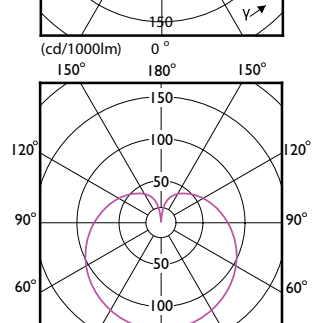

CorePro Plastic LEDbulbs