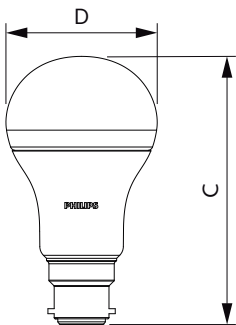

CorePro Plastic LEDbulbs

Dimensional drawing

Product	D	C
CorePro LEDbulb ND 8-60W A60 E27 827 UK	60 mm	110 mm
CorePro LEDbulb ND 8-60W A60 E27 827 SKT	60 mm	110 mm
CorePro LEDbulbND 8-60W A60E27 827 3CT/8	60 mm	110 mm
CoreProLEDbulb ND 5.5-40W A60 E27 827 UK	60 mm	110 mm
CorePro LEDbulb ND 5-40W A60 E27 830	60 mm	110 mm
CorePro LED bulb ND 7.5-60W A60 E27 865	60 mm	110 mm
CorePro LED bulb ND 5-40W A60 E27 865	60 mm	110 mm
CorePro LEDbulb ND 7.5-60W A60 E27 830	60 mm	110 mm
CorePro LEDbulb ND 7.5-60W A60 E27 840	60 mm	110 mm
CorePro LEDbulb ND 8-60W A60 E27 827	60 mm	110 mm
CorePro LEDbulb ND 5.5-40W A60 E27 827	60 mm	110 mm
CorePro LEDbulb ND 5-40W A60 E27 840	60 mm	110 mm

Product	D	C
CorePro LEDbulb ND 11-75W A60 B22 827 UK	60 mm	110 mm
CoreProLEDbulb ND 13-100W A60 B22 827 UK	60 mm	110 mm
CorePro LEDbulb ND 13-100W A60 B22 827	60 mm	110 mm
CorePro LEDbulb ND 11-75W A60 B22 827	60 mm	110 mm

Product	D	C
CoreProLEDbulb ND 13-100W A60 E27 827 UK	60 mm	110 mm
CorePro LEDbulb ND 10.5-75W A60 E27 830	60 mm	110 mm
CorePro LEDbulb ND 10-75W A60 E27 865	60 mm	110 mm
CorePro LEDbulb ND 10-75W A60 E27 840	60 mm	110 mm
CorePro LEDbulb ND 11-75W A60 E27 827	60 mm	110 mm
CorePro LEDbulb ND 13-100W A60 E27 827	60 mm	110 mm
CorePro LEDbulb ND 13-100W A60 E27 830	60 mm	110 mm

Product	D	C
CoreProLEDbulb ND 13-100W A60 B22 930 UK	60 mm	110 mm
CorePro LEDbulb ND 10.5-75W A60 B22 930	60 mm	110 mm
CorePro LEDbulb ND 13-100W A60 B22 930	60 mm	110 mm