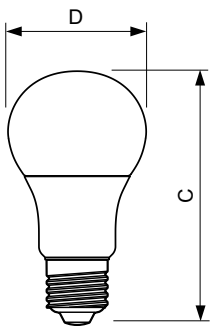

## Dimensional drawing

Product	D	C
CorePro LEDbulb D 13.5-100W A60 E27 827	60 mm	110 mm