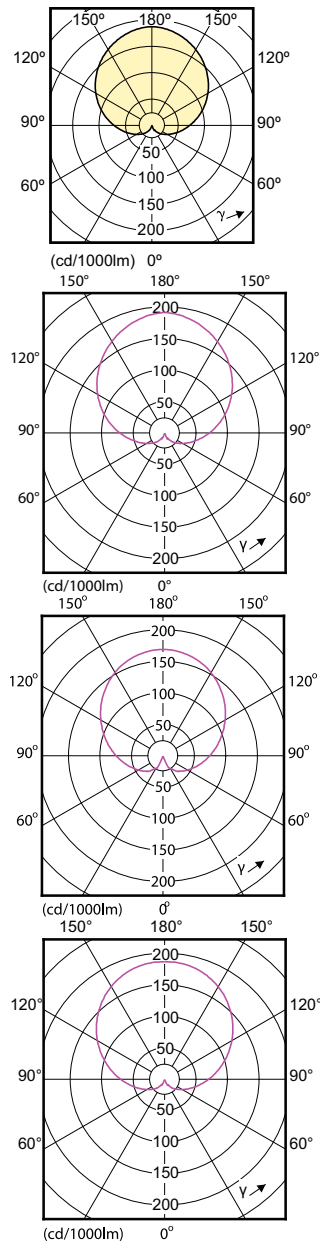

Order Code	Full Product Name	T-Case Maximum (Nom)
929003004099	CoreProLEDbulb ND 13-100W A60 B22 930 UK	95 °C