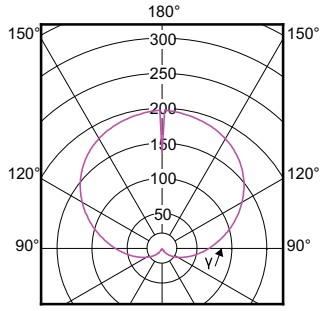

CorePro Plastic LEDbulbs