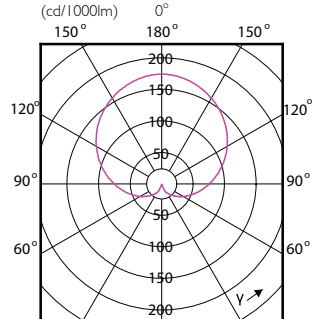

CorePro Plastic LEDbulbs