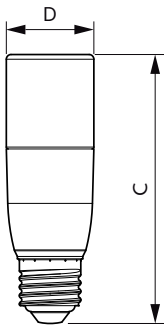

CorePro Plastic LEDbulbs

Dimensional drawing

D

Product	D	C
CorePro LEDbulb ND 12.5-100W A60 E27 840	60 mm	110 mm
CorePro LEDbulb ND 12.5-100W A60 E27 865	60 mm	110 mm

Product	D	C
CorePro LED Stick ND 9.5-75W T38 E27 840	37.2 mm	114.3 mm
CorePro LED Stick ND 9.5-68W T38 E27 830	37.2 mm	114.3 mm

Operating and Electrical

Input Frequency	50 to 60 Hz
Voltage (Nom)	220-240 V
Starting Time (Nom)	0.5 s

General Information

Nominal Lifetime (Nom)	15000 h
Switching Cycle	50000X

Light Technical

Llmf At End Of Nominal Lifetime (Nom)	70 %

Mechanical and Housing

Bulb Finish	Frosted

Approval and Application

Order Code	Full Product Name	Energy Consumption kWh/1000 h
929001162332	CorePro LEDbulb ND 10.5-75W A60 E27 830	11 kWh
929001163832	CorePro LEDbulb ND 10-75W A60 E27 865	10 kWh
929001233802	CorePro LEDbulb ND 5.5-40W A60 B22 827	6 kWh
929001233899	CoreProLEDbulb ND 5.5-40W A60 B22 827 UK	6 kWh
929001233902	CorePro LEDbulb ND 8-60W A60 B22 827	8 kWh
929001233997	CorePro LEDbulb ND 8-60W A60 B22 827 UK	8 kWh
929001234002	CorePro LEDbulb ND 11-75W A60 B22 827	11 kWh

Order Code	Full Product Name	Energy Consumption kWh/1000 h
929001234098	CorePro LEDbulb ND 11-75W A60 B22 827 UK	11 kWh
929001234102	CorePro LEDbulb ND 13-100W A60 B22 827	13 kWh
929001234199	CoreProLEDbulb ND 13-100W A60 B22 827 UK	13 kWh
929001234202	CorePro LEDbulb ND 5.5-40W A60 E27 827	6 kWh
929001234299	CoreProLEDbulb ND 5.5-40W A60 E27 827 UK	6 kWh
929001234302	CorePro LEDbulb ND 8-60W A60 E27 827	8 kWh