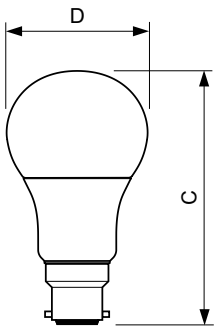

CorePro Plastic LEDbulbs

Dimensional drawing

Product	D	C
CorePro LEDbulb ND 8-60W A60 E27 827 UK	60 mm	110 mm
CorePro LEDbulb ND 8-60W A60 E27 827 SKT	60 mm	110 mm
CorePro LEDbulbND 8-60W A60E27 827 3CT/8	60 mm	110 mm
CoreProLEDbulb ND 5.5-40W A60 E27 827 UK	60 mm	110 mm
CorePro LEDbulb ND 5-40W A60 E27 830	60 mm	110 mm
CorePro LED bulb ND 7.5-60W A60 E27 865	60 mm	110 mm
CorePro LED bulb ND 5-40W A60 E27 865	60 mm	110 mm
CorePro LEDbulb ND 7.5-60W A60 E27 830	60 mm	110 mm
CorePro LEDbulb ND 7.5-60W A60 E27 840	60 mm	110 mm
CorePro LEDbulb ND 8-60W A60 E27 827	60 mm	110 mm
CorePro LEDbulb ND 5.5-40W A60 E27 827	60 mm	110 mm
CorePro LEDbulb ND 5-40W A60 E27 840	60 mm	110 mm

Product	D	C
CorePro LEDbulb ND 11-75W A60 B22 827 UK	60 mm	110 mm
CoreProLEDbulb ND 13-100W A60 B22 827 UK	60 mm	110 mm
CorePro LEDbulb ND 13-100W A60 B22 827	60 mm	110 mm
CorePro LEDbulb ND 11-75W A60 B22 827	60 mm	110 mm

Product	D	C
CoreProLEDbulb ND 13-100W A60 E27 827 UK	60 mm	110 mm
CorePro LEDbulb ND 10.5-75W A60 E27 830	60 mm	110 mm
CorePro LEDbulb ND 10-75W A60 E27 865	60 mm	110 mm
CorePro LEDbulb ND 10-75W A60 E27 840	60 mm	110 mm
CorePro LEDbulb ND 11-75W A60 E27 827	60 mm	110 mm
CorePro LEDbulb ND 13-100W A60 E27 827	60 mm	110 mm
CorePro LEDbulb ND 13-100W A60 E27 830	60 mm	110 mm

Product	D	C
CoreProLEDbulb ND 13-100W A60 B22 930 UK	60 mm	110 mm
CorePro LEDbulb ND 10.5-75W A60 B22 930	60 mm	110 mm
CorePro LEDbulb ND 13-100W A60 B22 930	60 mm	110 mm