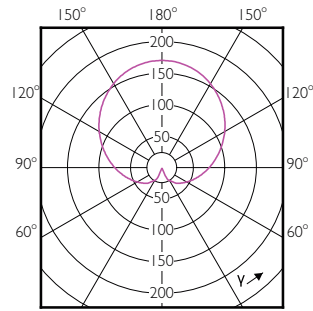

CorePro Plastic LEDbulbs