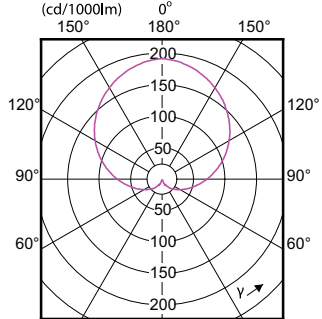

CorePro Plastic LEDbulbs