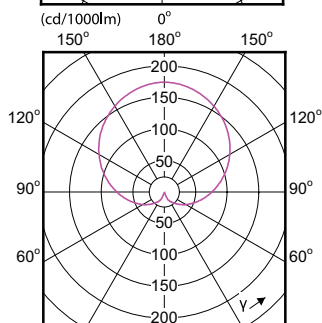

CorePro Plastic LEDbulbs