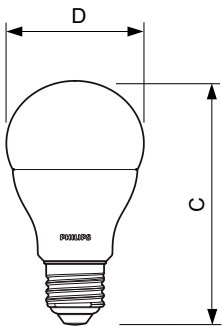

CorePro Plastic LEDbulbs

Dimensional drawing

Product	D	C
CorePro LEDbulb ND 8-60W A60 E27 827 UK	60 mm	110 mm
CorePro LEDbulb ND 8-60W A60 E27 827 SKT	60 mm	110 mm
CorePro LEDbulbND 8-60W A60E27 827 3CT/8	60 mm	110 mm
CoreProLEDbulb ND 5.5-40W A60 E27 827 UK	60 mm	110 mm
CorePro LEDbulb ND 5-40W A60 E27 830	60 mm	110 mm
CorePro LED bulb ND 7.5-60W A60 E27 865	60 mm	110 mm
CorePro LED bulb ND 5-40W A60 E27 865	60 mm	110 mm
CorePro LEDbulb ND 7.5-60W A60 E27 830	60 mm	110 mm
CorePro LEDbulb ND 7.5-60W A60 E27 840	60 mm	110 mm
CorePro LEDbulb ND 8-60W A60 E27 827	60 mm	110 mm
CorePro LEDbulb ND 5.5-40W A60 E27 827	60 mm	110 mm
CorePro LEDbulb ND 5-40W A60 E27 840	60 mm	110 mm

Product	D	C
CorePro LEDbulb ND 11-75W A60 B22 827 UK	60 mm	110 mm
CoreProLEDbulb ND 13-100W A60 B22 827 UK	60 mm	110 mm
CorePro LEDbulb ND 13-100W A60 B22 827	60 mm	110 mm
CorePro LEDbulb ND 11-75W A60 B22 827	60 mm	110 mm

Product	D	C
CoreProLEDbulb ND 13-100W A60 E27 827 UK	60 mm	110 mm
CorePro LEDbulb ND 10.5-75W A60 E27 830	60 mm	110 mm
CorePro LEDbulb ND 10-75W A60 E27 865	60 mm	110 mm
CorePro LEDbulb ND 10-75W A60 E27 840	60 mm	110 mm
CorePro LEDbulb ND 11-75W A60 E27 827	60 mm	110 mm
CorePro LEDbulb ND 13-100W A60 E27 827	60 mm	110 mm
CorePro LEDbulb ND 13-100W A60 E27 830	60 mm	110 mm

Product	D	C
CoreProLEDbulb ND 13-100W A60 B22 930 UK	60 mm	110 mm
CorePro LEDbulb ND 10.5-75W A60 B22 930	60 mm	110 mm
CorePro LEDbulb ND 13-100W A60 B22 930	60 mm	110 mm