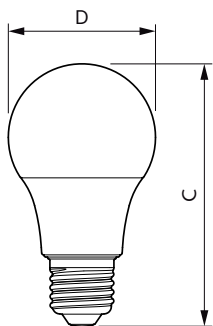

CorePro Plastic LEDbulbs

Dimensional drawing

D

Product	D	C
CoreProLEDbulb ND 5.5-40W A60 B22 827 UK	60 mm	110 mm
CorePro LEDbulb ND 8-60W A60 B22 827 UK	60 mm	110 mm
CorePro LEDbulb ND 5.5-40W A60 B22 827	60 mm	110 mm
CorePro LEDbulb ND 8-60W A60 B22 827	60 mm	110 mm

Product	D	C
CoreProLEDbulb ND 7.5-60W A60 B22 930 UK	60 mm	110 mm
CorePro LEDbulb ND 5-40W A60 B22 930	60 mm	110 mm
CorePro LEDbulb ND 7.5-60W A60 B22 930	60 mm	110 mm

Product	D	C
CoreProLEDbulb ND 13-100W A60 E27 930 UK	60 mm	110 mm
CorePro LEDbulb ND 12.5-100W A60 E27 940	60 mm	110 mm
CorePro LEDbulb ND 13-100W A60 E27 930	60 mm	110 mm
CorePro LEDbulb ND 10-75W A60 E27 940	60 mm	110 mm
CorePro LEDbulb ND 10.5-75W A60 E27 930	60 mm	110 mm

Product	D	C
CorePro LEDbulb ND 5-40W A60 E27 940	60 mm	110 mm
CorePro LEDbulb ND 7.5-60W A60 E27 940	60 mm	110 mm
CorePro LEDbulb ND 5-40W A60 E27 930	60 mm	110 mm
CorePro LEDbulb ND 7.5-60W A60 E27 930	60 mm	110 mm