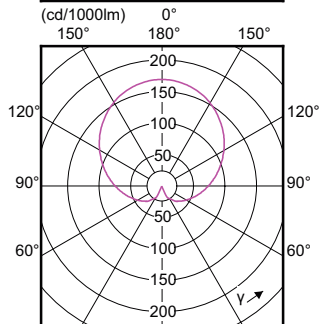

CorePro Plastic LEDbulbs