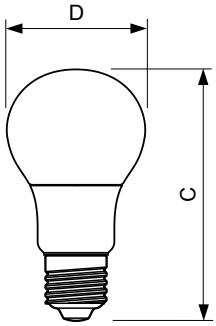

CorePro Plastic LEDbulbs

Dimensional drawing

Product	D	C
CorePro LEDbulb ND 8-60W A60 E27 827 UK	60 mm	110 mm
CorePro LEDbulb ND 8-60W A60 E27 827 SKT	60 mm	110 mm
CorePro LEDbulbND 8-60W A60E27 827 3CT/8	60 mm	110 mm
CoreProLEDbulb ND 5.5-40W A60 E27 827 UK	60 mm	110 mm
CorePro LEDbulb ND 5-40W A60 E27 830	60 mm	110 mm
CorePro LED bulb ND 7.5-60W A60 E27 865	60 mm	110 mm
CorePro LED bulb ND 5-40W A60 E27 865	60 mm	110 mm
CorePro LEDbulb ND 7.5-60W A60 E27 830	60 mm	110 mm
CorePro LEDbulb ND 7.5-60W A60 E27 840	60 mm	110 mm
CorePro LEDbulb ND 8-60W A60 E27 827	60 mm	110 mm
CorePro LEDbulb ND 5.5-40W A60 E27 827	60 mm	110 mm
CorePro LEDbulb ND 5-40W A60 E27 840	60 mm	110 mm

Product	D	C
CorePro LEDbulb ND 11-75W A60 B22 827 UK	60 mm	110 mm
CoreProLEDbulb ND 13-100W A60 B22 827 UK	60 mm	110 mm
CorePro LEDbulb ND 13-100W A60 B22 827	60 mm	110 mm
CorePro LEDbulb ND 11-75W A60 B22 827	60 mm	110 mm

Product	D	C
CoreProLEDbulb ND 13-100W A60 E27 827 UK	60 mm	110 mm
CorePro LEDbulb ND 10.5-75W A60 E27 830	60 mm	110 mm
CorePro LEDbulb ND 10-75W A60 E27 865	60 mm	110 mm
CorePro LEDbulb ND 10-75W A60 E27 840	60 mm	110 mm
CorePro LEDbulb ND 11-75W A60 E27 827	60 mm	110 mm
CorePro LEDbulb ND 13-100W A60 E27 827	60 mm	110 mm
CorePro LEDbulb ND 13-100W A60 E27 830	60 mm	110 mm

Product	D	C
CoreProLEDbulb ND 13-100W A60 B22 930 UK	60 mm	110 mm
CorePro LEDbulb ND 10.5-75W A60 B22 930	60 mm	110 mm
CorePro LEDbulb ND 13-100W A60 B22 930	60 mm	110 mm