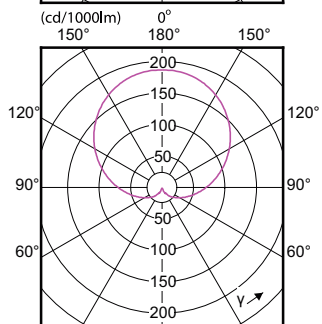

CorePro Plastic LEDbulbs