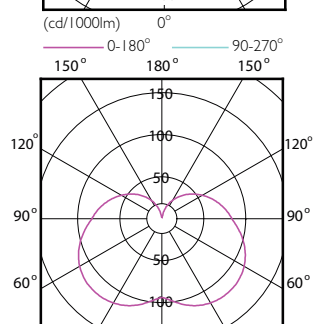

CorePro Plastic LEDbulbs