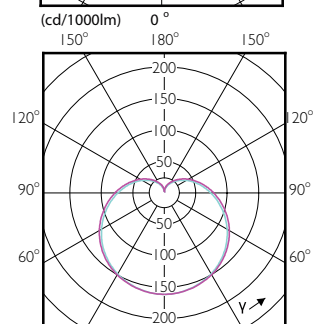

CorePro Plastic LEDbulbs